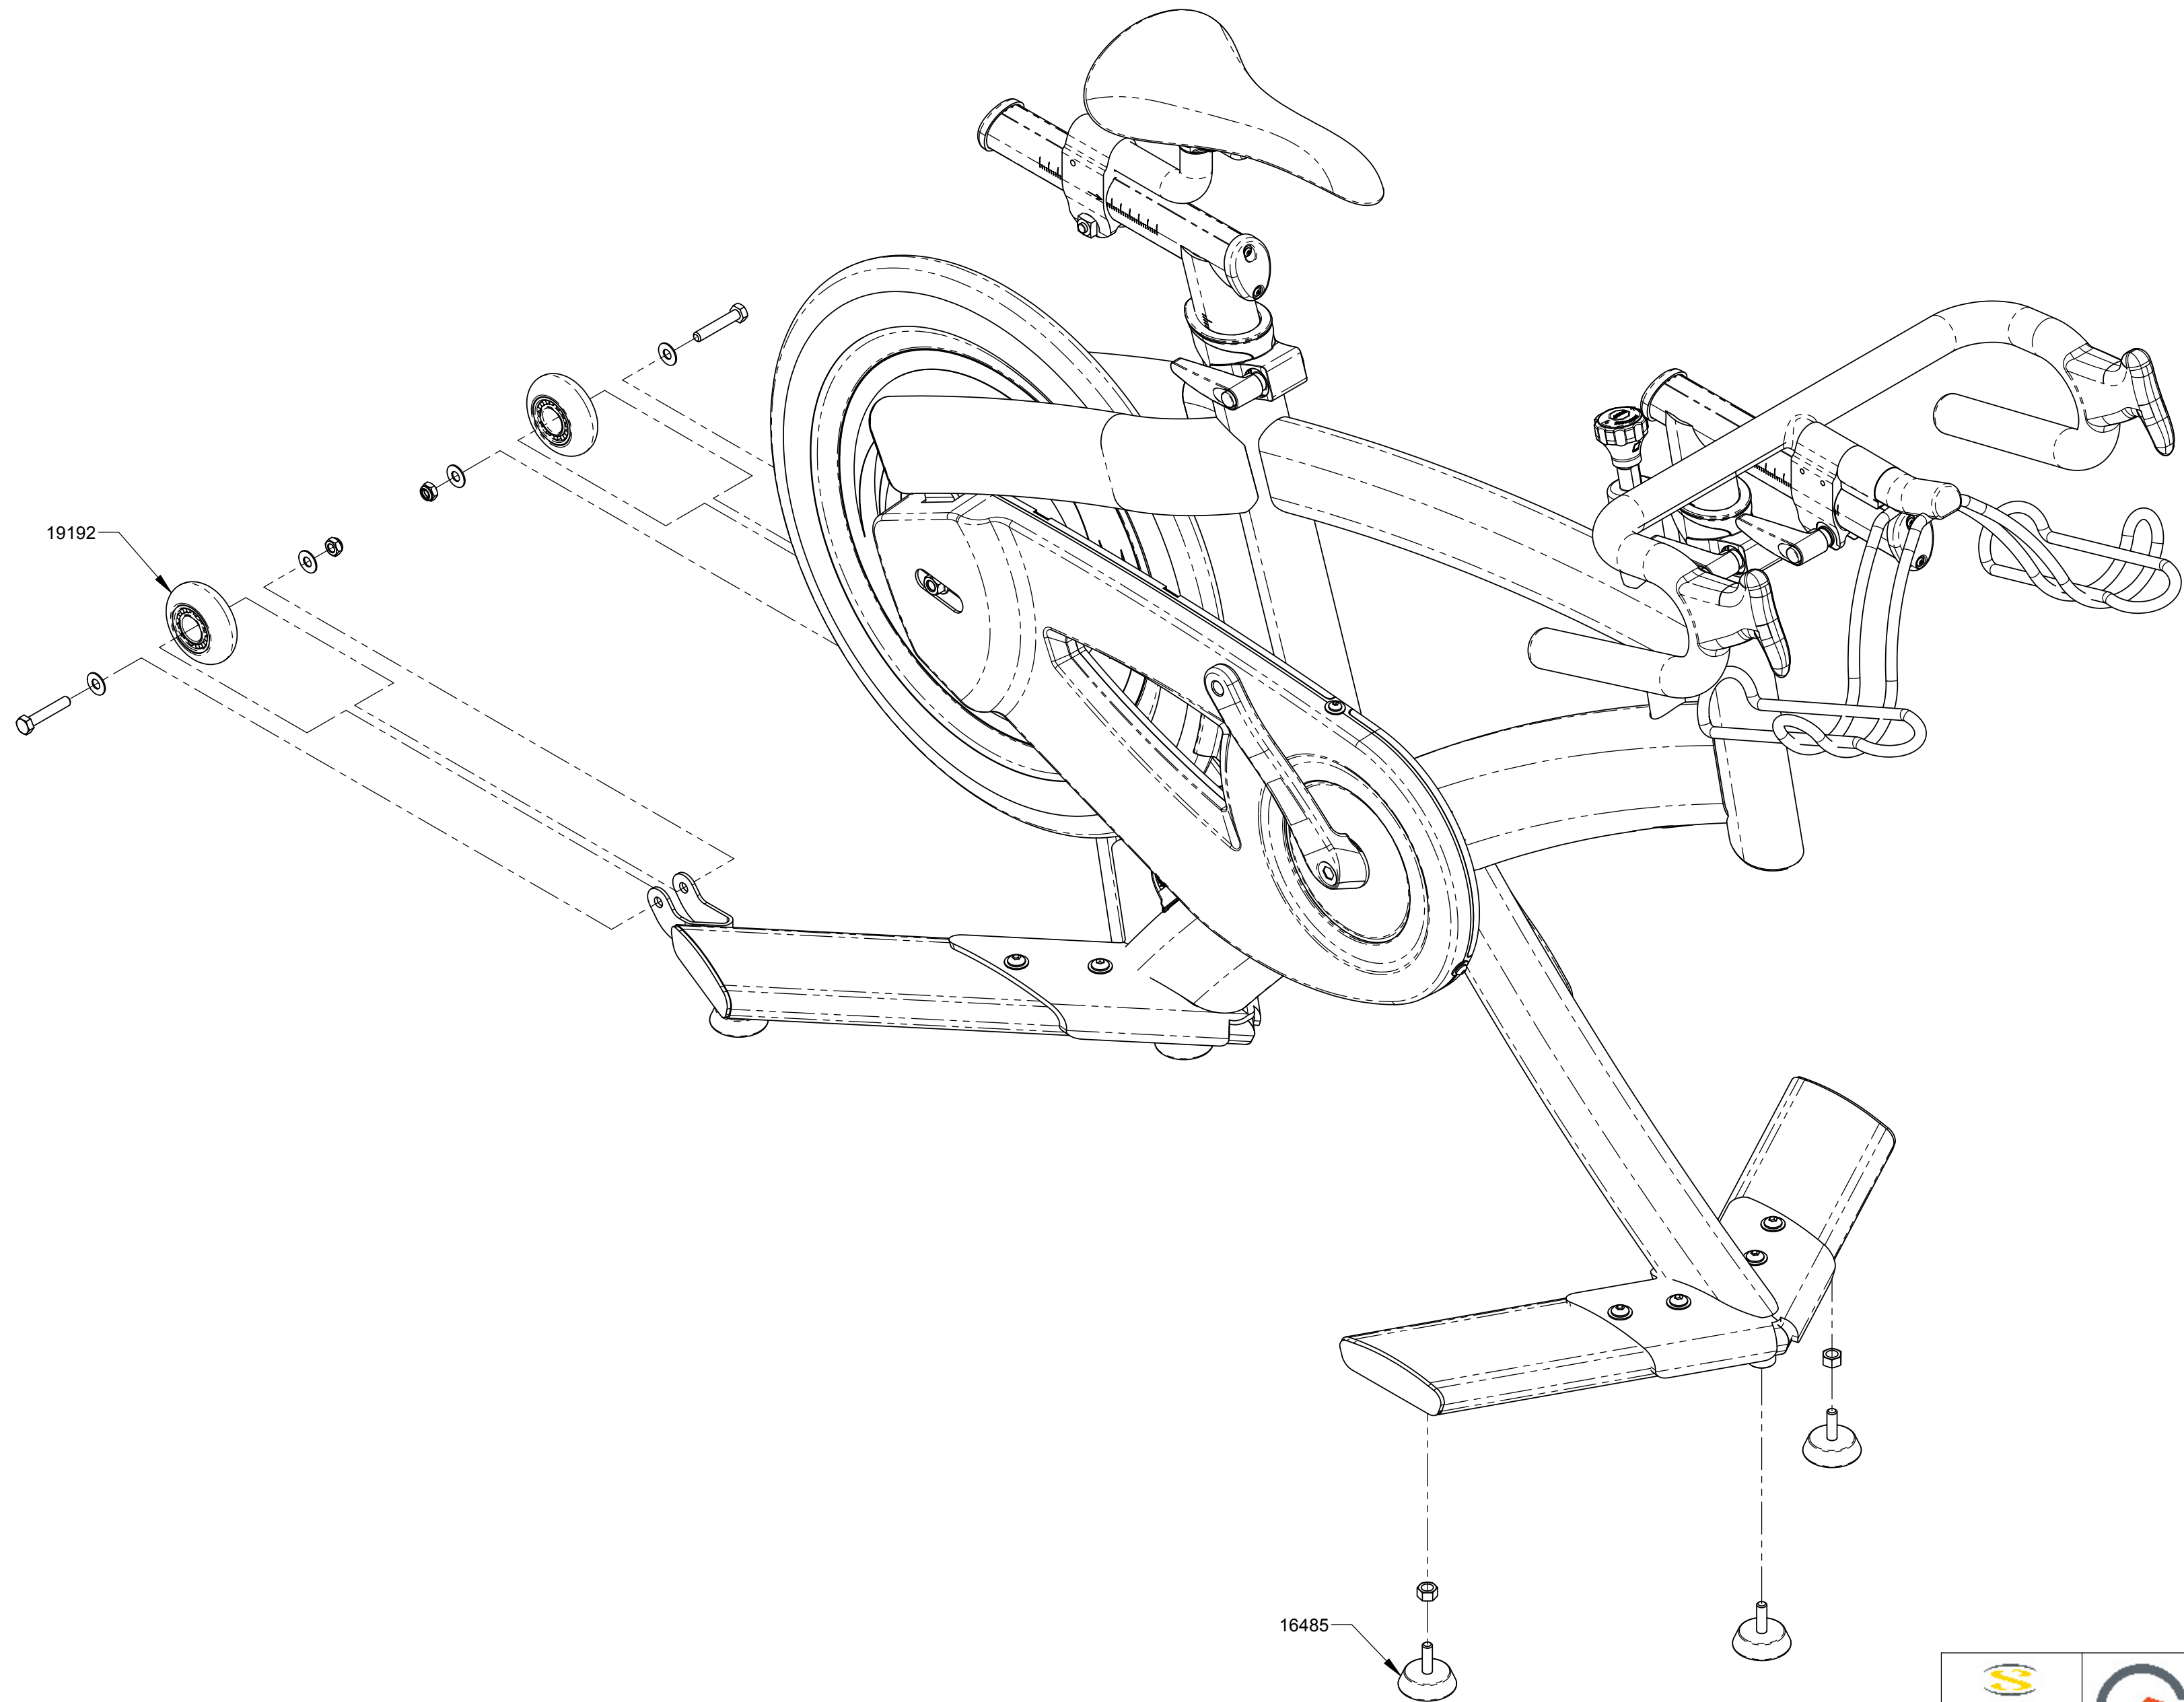

SARIS CYCLING GROUP	powerTap	SARIS CYCLING GROUP 5253 VERONA RD., MADISON WI. 53711 1-800-783-7257 / 1-608-274-6550 WWW.SARIS.COM WWW.CYCLEOPS.COM WWW.POWERTAP.COM
		© SARIS CYCLING GROUP 2014 THE INFORMATION CONTAINED IN THIS DRAWING IS THE SOLE CONFIDENTIAL PROPERTY OF SARIS CYCLING GROUP ANY REPRODUCTION IN PART OR WHOLE WITHOUT THE WRITTEN PERMISSION OF SARIS CYCLING GROUP IS PROHIBITED. TITLE: 24336 - PHANTOM BIKES