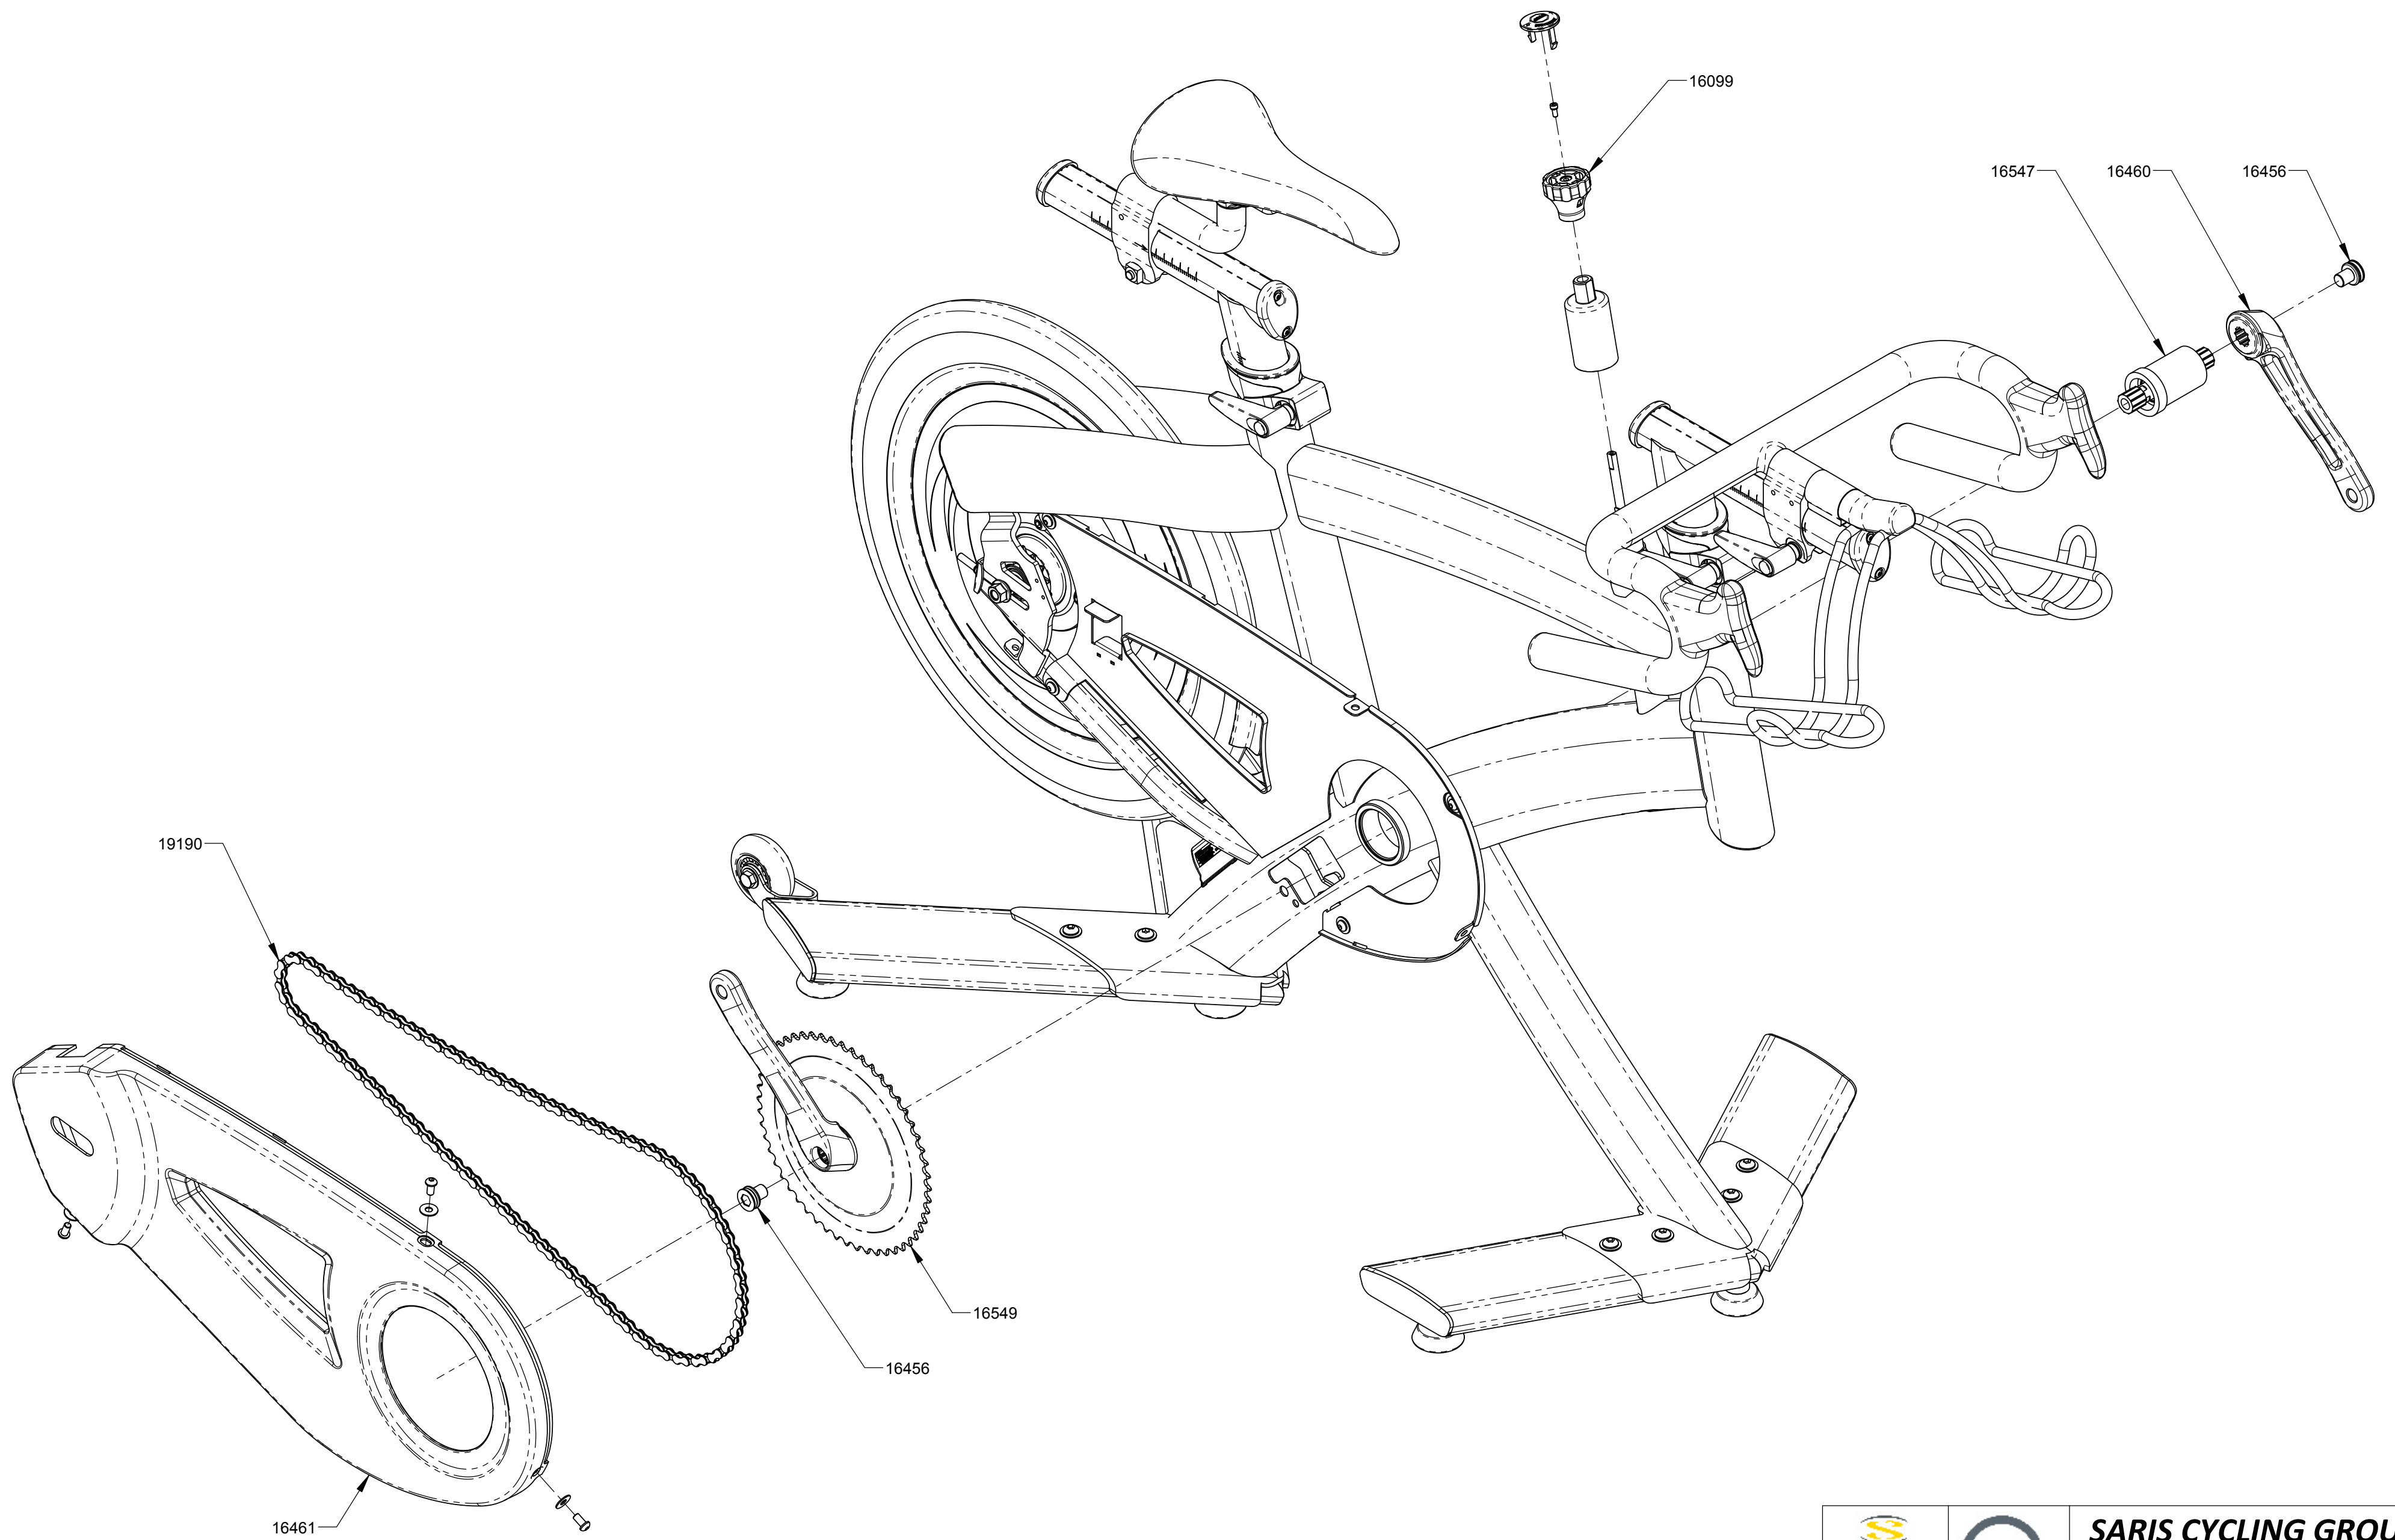

		<p>SARIS CYCLING GROUP 5253 VERONA RD., MADISON WI. 53711 1-800-783-7257 / 1-608-274-6550 WWW.SARIS.COM WWW.CYCLEOPS.COM WWW.POWERTAP.COM</p>
		<p><small>© SARIS CYCLING GROUP 2014 THE INFORMATION CONTAINED IN THIS DRAWING IS THE SOLE CONFIDENTIAL PROPERTY OF SARIS CYCLING GROUP ANY REPRODUCTION IN PART OR WHOLE WITHOUT THE WRITTEN PERMISSION OF SARIS CYCLING GROUP IS PROHIBITED.</small></p> <p>TITLE: 24336 - PHANTOM BIKES</p>